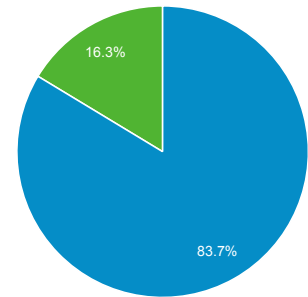

Jan 1, 2009 - Nov 14, 2015

Audience Overview

All Sessions
100.00%

Overview

■ New Visitor ■ Returning Visitor

| Language | Sessions | % Sessions |
|----------|----------|------------|
| 1. el | 223,877 | 48.44% |
| 2. el-gr | 130,736 | 28.29% |
| 3. en-us | 85,845 | 18.57% |
| 4. en | 9,786 | 2.12% |
| 5. en-gb | 6,640 | 1.44% |
| 6. de | 1,076 | 0.23% |
| 7. de-de | 766 | 0.17% |
| 8. pt-br | 391 | 0.08% |
| 9. it | 295 | 0.06% |
| 10. fr | 293 | 0.06% |